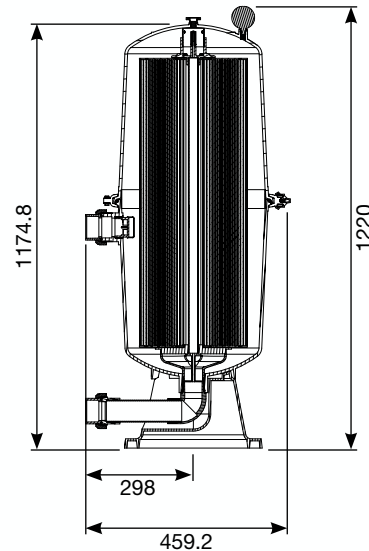

Technical Specifications

Warranty

This unit is covered by a 10 year (5+5) year tank warranty against faulty materials and workmanship, with a 12 month warranty on all other components. Please refer to the detailed warranty booklet provided.

OFFICES - AUSTRALIA

NSW - Sydney (Head Office)
Tel: +61 2 9898 8600

QLD - Brisbane
Tel: +61 7 3299 9900

VIC/TAS - Melbourne
Tel: +61 3 9764 1211

WA - Perth
Tel: +61 8 9273 1900

SA/NT - Adelaide
Tel: +61 8 8244 6000

ACT Distribution
Tel: +61 2 6280 6476

OFFICES - OVERSEAS

Waterco (Europe) Limited
Sittingbourne, Kent. UK
Tel: +44 (0) 1795 521 733

Waterco (USA) Inc
Augusta, Georgia, USA
Tel: +1 706 793 7291

Waterco Canada
Longueuil, Quebec, Canada
Tel: +1 450 748 1421

Waterco (NZ) Limited
Auckland, New Zealand
Tel: +64 9 525 7570

Waterco (C) Limited
Guangzhou, China
Tel: +86 20 3222 2180

Waterco (Far East) Sdn Bhd
Selangor, Malaysia
Tel: +60 3 6145 6000

PT Waterco Indonesia
Jakarta, Indonesia
Tel: +62 21 4585 1481

Waterco Singapore Int'l Pte Ltd
Nehsons Building, Singapore
Tel: +65 6344 2378

Waterco France
SAINT PRIEST, France.
Tel: +33 4 72 79 33 30

DISTRIBUTED BY:

WATERCO
water, the liquid of life