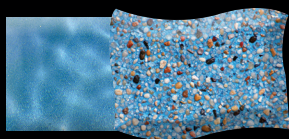

**River
Rok**

Natural Pebble Pool Finish

**Blend The Wonder
Of Nature Into Every
Pool Design...**

From a study of exposed pebbles on various surfaces in extreme climates, the idea was born to provide a tougher, time resistant surface for pool interiors...this idea became River Rok®, an advanced revolutionary interior pool finish.

Residential & Commercial Renovations:

Resurfacing existing pools can be accomplished elegantly with an array of River Rok® hues. Highlighting your pool with premium, dynamic surfaces is the perfect solution for reinvigorating your existing swimming pool. River Rok® easily blends the pool finish with any poolscape. Water-falls, boulders and other natural features are enhanced by the spectacular effect River Rok® has on the color spectrum as sunlight grows and fades throughout the day.

River Rok® is also formulated perfectly for commercial standards. The specially formulated cement and proprietary ingredients used in River Rok® not only allows it to be applied in one day, saving on installation costs, but it results in River Rok® being virtually the most durable interior pool finish available today. Simple maintenance and time-resistant features fulfill commercial projects demanding criteria.

River Rok® offers a premium collection of individual colors in a range of hues to suit the most eclectic pool owner and gives you a stunning alternative to traditional pool coatings by enhancing your pool's original character or transforming it into a natural state.