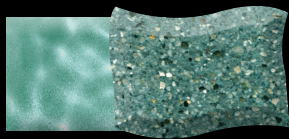

Residential & Commercial Renovations:

Resurfacing existing pools can be accomplished elegantly with an array of River Rok® hues. Highlighting your pool with premium, dynamic surfaces is the perfect solution for reinvigorating your existing swimming pool. River Rok® easily blends the pool finish with any poolscape. Water-falls, boulders and other natural features are enhanced by the spectacular effect River Rok® has on the color spectrum as sunlight grows and fades throughout the day.

River Rok® offers a premium collection of individual colors in a range of hues to suit the most eclectic pool owner and gives you a stunning alternative to traditional pool coatings by enhancing your pool's original character or transforming it into a natural state.

Lucayan Blue

Pebble Beach

Harbor Gray

Granite

Emerald Black

Imperial White

Blue Opal

Pacific Pearl

*Sample colors are as accurate as modern printing can produce. The color of your pool may vary due to water depth, lighting conditions at job-site, mixing & installation methods. For best results, match to a sample chip.