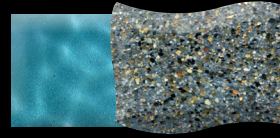

Residential & Commercial Renovations:

Resurfacing existing pools can be accomplished elegantly with an array of River Rok® hues. Highlighting your pool with premium, dynamic surfaces is the perfect solution for reinvigorating your existing swimming pool. River Rok® easily blends the pool finish with any poolscape. Water-falls, boulders and other natural features are enhanced by the spectacular effect River Rok® has on the color spectrum as sunlight grows and fades throughout the day.

River Rok® offers a premium collection of individual colors in a range of hues to suit the most eclectic pool owner and gives you a stunning alternative to traditional pool coatings by enhancing your pool's original character or transforming it into a natural state.

Lucayan Blue

Pebble Beach

Harbor Gray

Granite

Emerald Black

Imperial White

Blue Opal

Pacific Pearl

*Sample colors are as accurate as modern printing can produce. The color of your pool may vary due to water depth, lighting conditions at job-site, mixing & installation methods. For best results, match to a sample chip.