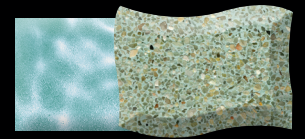

Pacific Pearl

Aspen Mist

Warranty: You can rest assured that the highest quality products have been used, and are supported by the best warranty program in the industry. It's a sign of our commitment to achieve the highest quality standards in all our swimming pool, spa and fountain finishes.

*Sample colors are as accurate as modern printing can produce. The color of your pool may vary due to water depth, lighting conditions at job-site, mixing & installation methods. For best results, match to a sample chip.

800-641-9247

www.sgm.cc