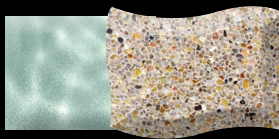

Pebble Beach