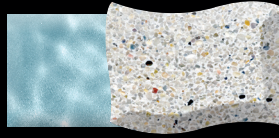

**River
Rok**

Natural Pebble Pool Finish

**Blend The Wonder
Of Nature Into Every
Pool Design...**

From a study of exposed pebbles on various surfaces in extreme climates, the idea was born to provide a tougher, time resistant surface for pool interiors...this idea became River Rok®, an advanced revolutionary interior pool finish.

Residential & Commercial Renovations:

Resurfacing existing pools can be accomplished elegantly with an array of River Rok® hues. Highlighting your pool with premium, dynamic surfaces is the perfect solution for reinvigorating your existing swimming pool. River Rok® easily blends the pool finish with any poolscape. Water-falls, boulders and other natural features are enhanced by the spectacular effect River Rok® has on the color spectrum as sunlight grows and fades throughout the day.

River Rok® offers a premium collection of individual colors in a range of hues to suit the most eclectic pool owner and gives you a stunning alternative to traditional pool coatings by enhancing your pool's original character or transforming it into a natural state.

Lucayan Blue

Pebble Beach

Harbor Gray

Granite

Emerald Black

Imperial White

Blue Opal

Pacific Pearl