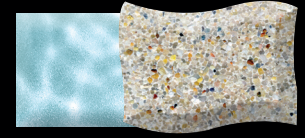

**River
Rok**

Natural Pebble Pool Finish

**Blend The Wonder
Of Nature Into Every
Pool Design...**

From a study of exposed pebbles on various surfaces in extreme climates, the idea was born to provide a tougher, time resistant surface for pool interiors...this idea became River Rok®, an advanced revolutionary interior pool finish.

Residential & Commercial Renovations:

Resurfacing existing pools can be accomplished elegantly with an array of River Rok® hues. Highlighting your pool with premium, dynamic surfaces is the perfect solution for reinvigorating your existing swimming pool. River Rok® easily blends the pool finish with any poolscape. Water-falls, boulders and other natural features are enhanced by the spectacular effect River Rok® has on the color spectrum as sunlight grows and fades throughout the day.

River Rok® offers a premium collection of individual colors in a range of hues to suit the most eclectic pool owner and gives you a stunning alternative to traditional pool coatings by enhancing your pool's original character or transforming it into a natural state.

Lucayan Blue

Pebble Beach

Harbor Gray

Granite

Emerald Black

Imperial White

Blue Opal

Pacific Pearl