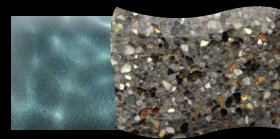

Harbor Gray