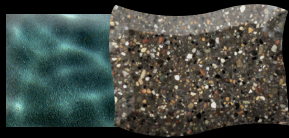

**River
Rok**

Natural Pebble Pool Finish

**Blend The Wonder
Of Nature Into Every
Pool Design...**

From a study of exposed pebbles on various surfaces in extreme climates, the idea was born to provide a tougher, time resistant surface for pool interiors...this idea became River Rok®, an advanced revolutionary interior pool finish.

Residential & Commercial Renovations:

Resurfacing existing pools can be accomplished elegantly with an array of River Rok® hues. Highlighting your pool with premium, dynamic surfaces is the perfect solution for reinvigorating your existing swimming pool. River Rok® easily blends the pool finish with any poolscape. Water-falls, boulders and other natural features are enhanced by the spectacular effect River Rok® has on the color spectrum as sunlight grows and fades throughout the day.

River Rok® offers a premium collection of individual colors in a range of hues to suit the most eclectic pool owner and gives you a stunning alternative to traditional pool coatings by enhancing your pool's original character or transforming it into a natural state.

Lucayan Blue

Pebble Beach

Harbor Gray

Granite

Emerald Black

Imperial White

Blue Opal

Pacific Pearl