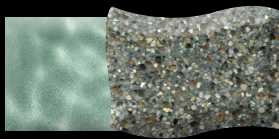

Imperial White

Lagoon