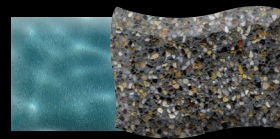

Blue Opal

Baha Sand