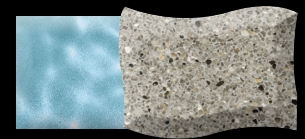

**River
Rok**

Natural Pebble Pool Finish

**Blend The Wonder
Of Nature Into Every
Pool Design...**

From a study of exposed pebbles on various surfaces in extreme climates, the idea was born to provide a tougher, time resistant surface for pool interiors...this idea became River Rok®, an advanced revolutionary interior pool finish.

Residential & Commercial Renovations:

Resurfacing existing pools can be accomplished elegantly with an array of River Rok® hues. Highlighting your pool with premium, dynamic surfaces is the perfect solution for reinvigorating your existing swimming pool. River Rok® easily blends the pool finish with any poolscape. Water-falls, boulders and other natural features are enhanced by the spectacular effect River Rok® has on the color spectrum as sunlight grows and fades throughout the day.

River Rok® offers a premium collection of individual colors in a range of hues to suit the most eclectic pool owner and gives you a stunning alternative to traditional pool coatings by enhancing your pool's original character or transforming it into a natural state.

Lucayan Blue

Pebble Beach

Harbor Gray

Granite

Emerald Black

Imperial White

Blue Opal

Pacific Pearl